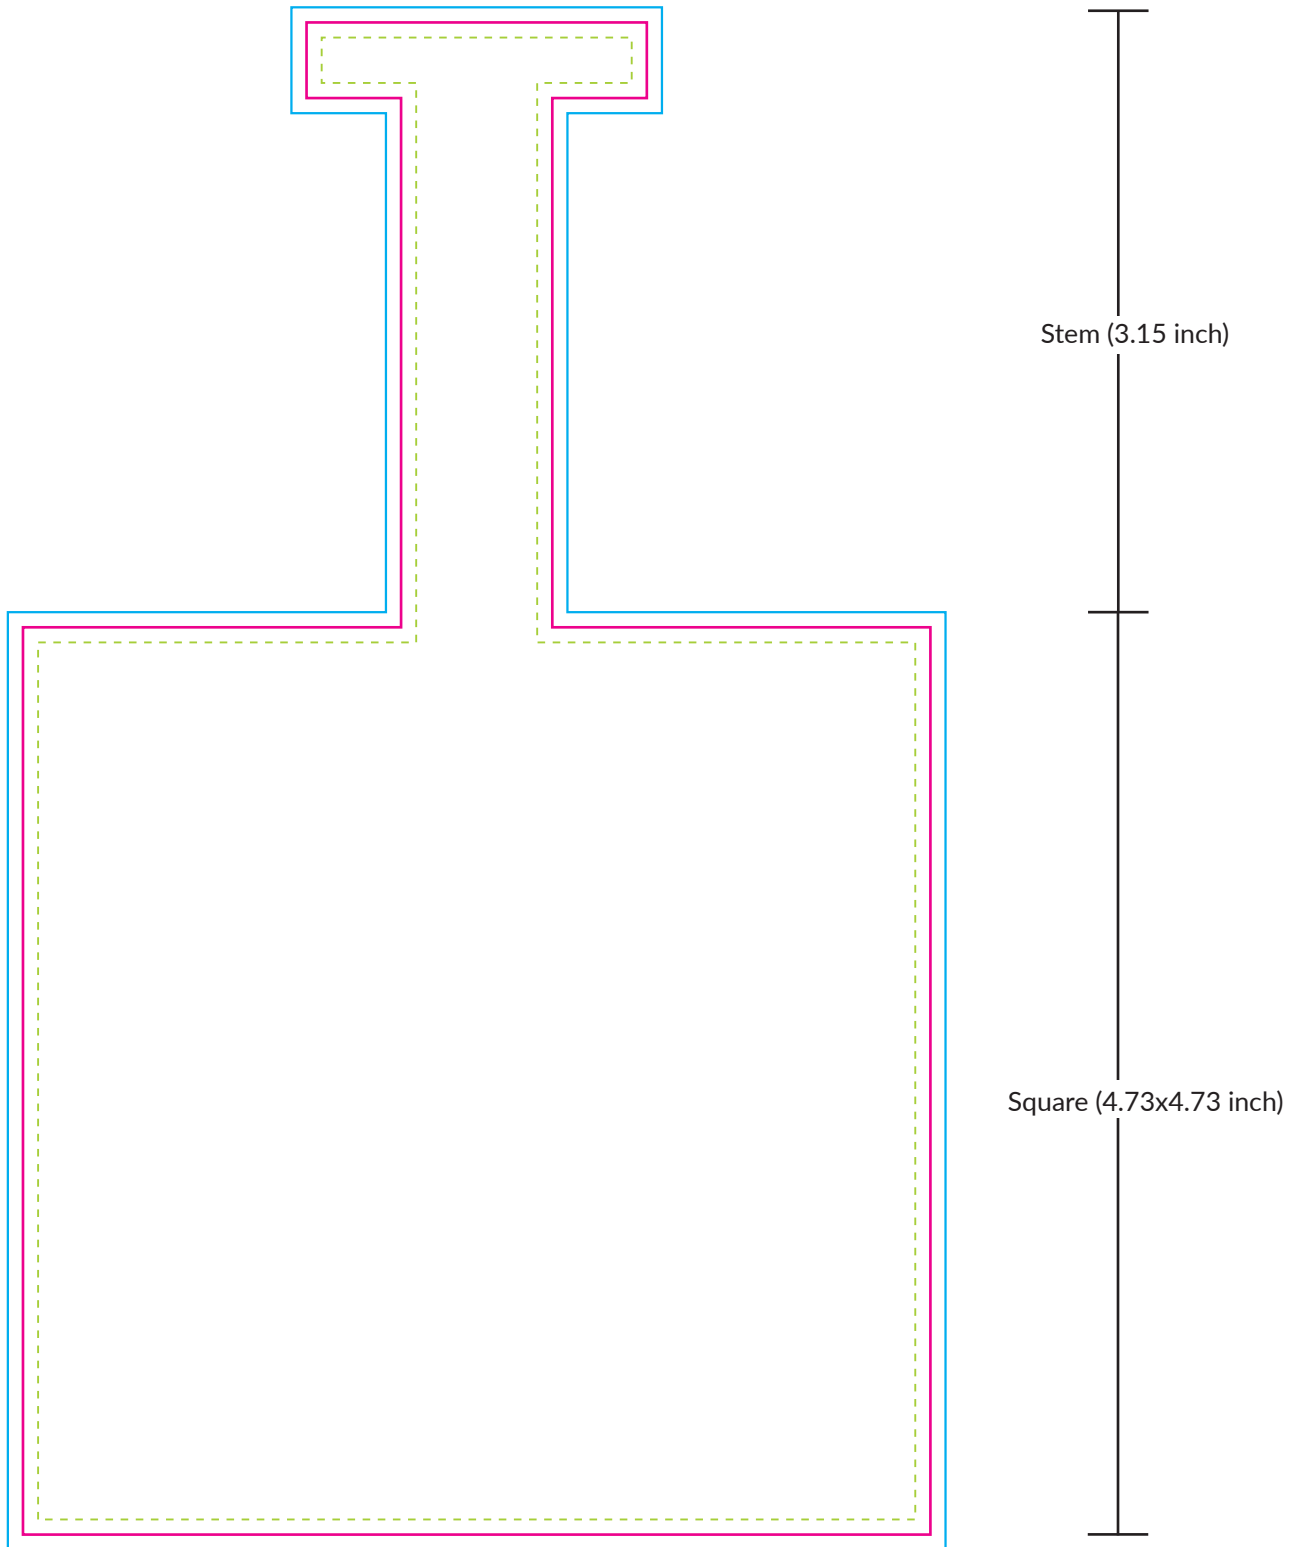

Wobbler Template : 4.73 x 4.73 inch Square

Trim : 4.73x7.88 inch

Bleed : 4.88x8.03 inch (0.1 inch on each side of trim line)

Safe Area : 4.58x7.73 inch (internal bleed)

Trim

This line is where we aim to cut (actual cutting line).

Bleed

0.1 inch bleed is required for the printing process.

Please make sure background needs to extend into the bleed area, the bleed ensures unprinted white edges after trimming.

Safe Area

Please make sure all important information and graphics are contained in this box otherwise you risk losing it.